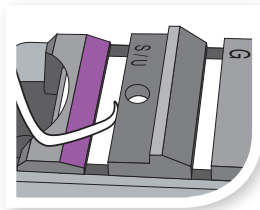

## CHALLENGE

Achieving a fine cutting edge without compromising the original shape of the instrument blade can be challenging and time-consuming.

## SHARPENING MADE EASY!

- Easy-to-read letters indicate Graceys (**G**) or Sickles and Universals (**S/U**)
- Position the instrument in the specific channel, with the terminal shank resting on the incline of the channel
- Position the back of the instrument along the backstop of the guideplate
- Turn the unit on, and glide the instrument within the channel from side to side
- Repeat 2 - 3 times or until blade is sharp