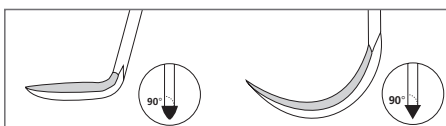

ACHIEVE ACCURATE ANGLES EVERY TIME

SICKLE SCALERS