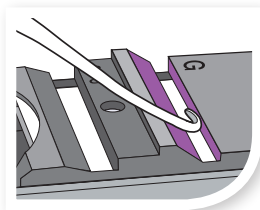

## CHALLENGE

Achieving a fine cutting edge without compromising the original shape of the instrument blade can be challenging and time-consuming.

## SHARPENING MADE EASY!

- Easy-to-read letters indicate Graceys (**G**) or Sickles and Universals (**S/U**)
- Position the instrument in the specific channel, with the terminal shank resting on the incline of the channel
- Position the back of the instrument along the backstop of the guideplate
- Turn the unit on, and glide the instrument within the channel from side to side
- Repeat 2 - 3 times or until blade is sharp